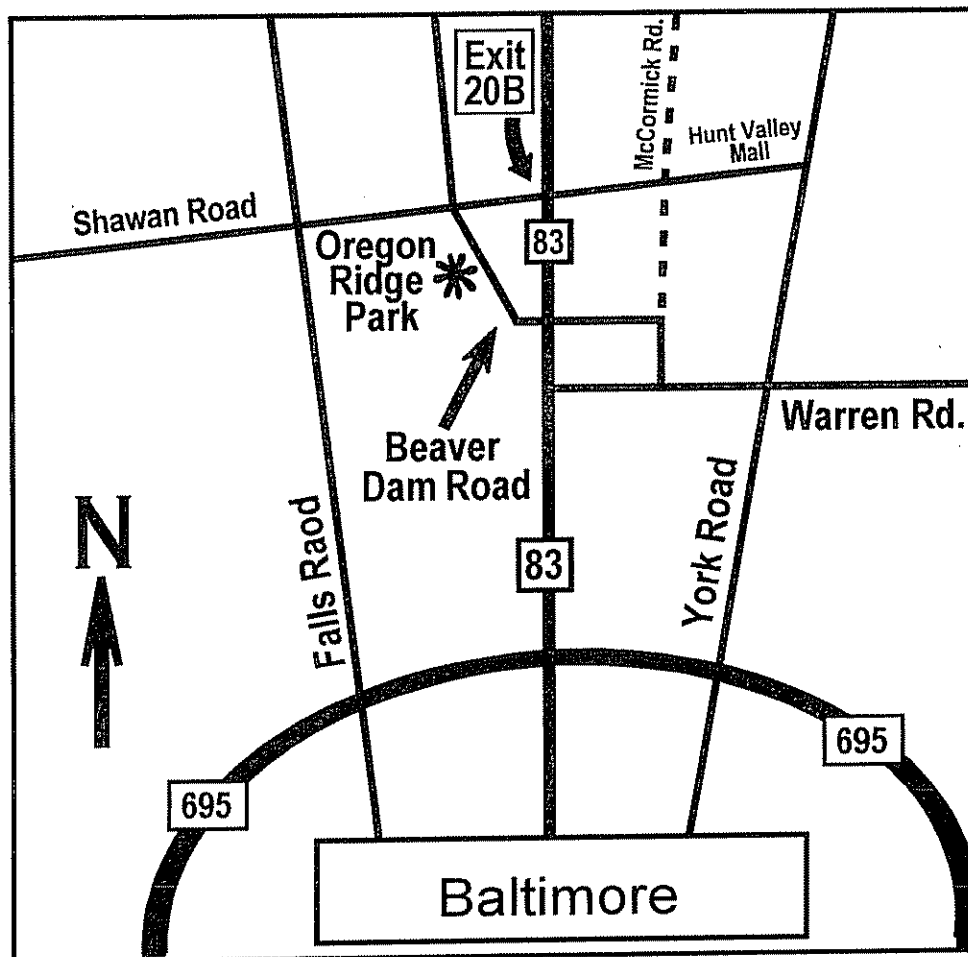

OREGON Ridge

Park, Beach, & Conference Center

- ⌘ Grills
- ⌘ Electricity

OREGONRidge

Park, Beach & Conference Center

Directions to the lodge, concerts, picnics, and Dinner Theater

- * Take I-695 toward Towson
- * Take I-83N toward Timonium & York
- * Continue North to Exit 20B (Shawan Road West)
- * First light, make a left on Beaver Dam Rd. The Oregon Grill on the corner.
- * Follow Beaver Dam for approx 1/2 mile
- * Park entrance is on the right. The Lodge is the building with the flag.

13401 Beaver Dam Road Cockeysville, Maryland
Phone: 410-887-1818 Fax: 410/527-0214