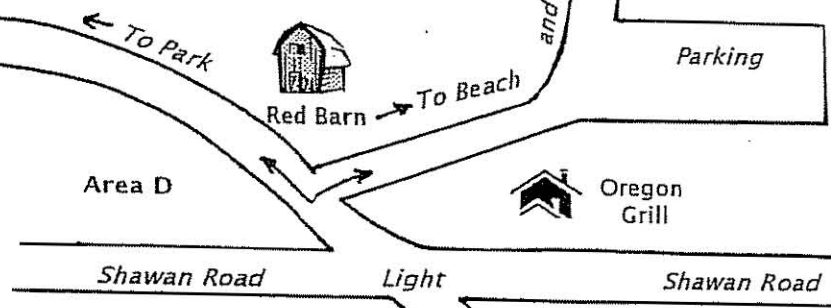

OREGON Ridge

Park, Beach, & Conference Center

- ⌘ Grills
- ⌘ Electricity

OREGONRidge

Park, Beach & Conference Center

Directions to the lodge, concerts, picnics, and Dinner Theater

- * Take I-695 toward Towson
- * Take I-83N toward Timonium & York
- * Continue North to Exit 20B (Shawan Road West)
- * First light, make a left on Beaver Dam Rd. The Oregon Grill on the corner.
- * Follow Beaver Dam for approx 1/2 mile
- * Park entrance is on the right. The Lodge is the building with the flag.